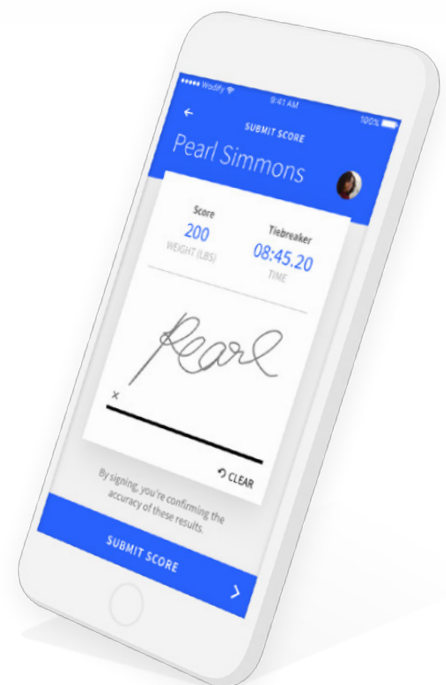

Wodify Arena - Judge's app