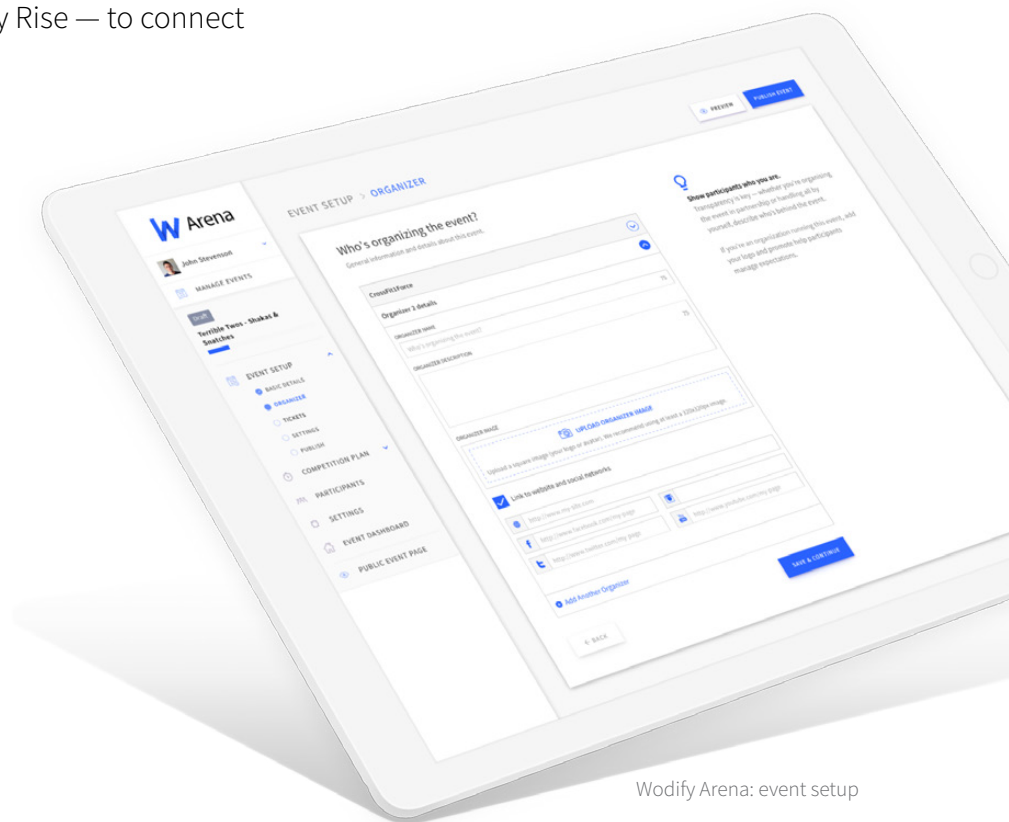

Legendary competitions start here

Competitions descend into chaos without proper preparation. To ensure they run smoothly, event organizers need a structured step-by-step planning and scoring process.

Wodify Arena is that process. By streamlining setup, scheduling and scoring, organizers can spend less time problem-solving and more time enjoying the competitions they worked so hard to create.

Launched in 2017 as Wodify Technologies' competition management solution, Wodify Arena works alongside its sister products — Wodify Core and Wodify Rise — to connect the world to the future of fitness.

“Wodify Arena made everything super easy. We just got to watch the competition and enjoy the day.”

Juliana Zeolla, CrossFit Peekskill

Wodify Arena: event setup

For more information, please contact press@wodify.com
www.wodifyarena.com